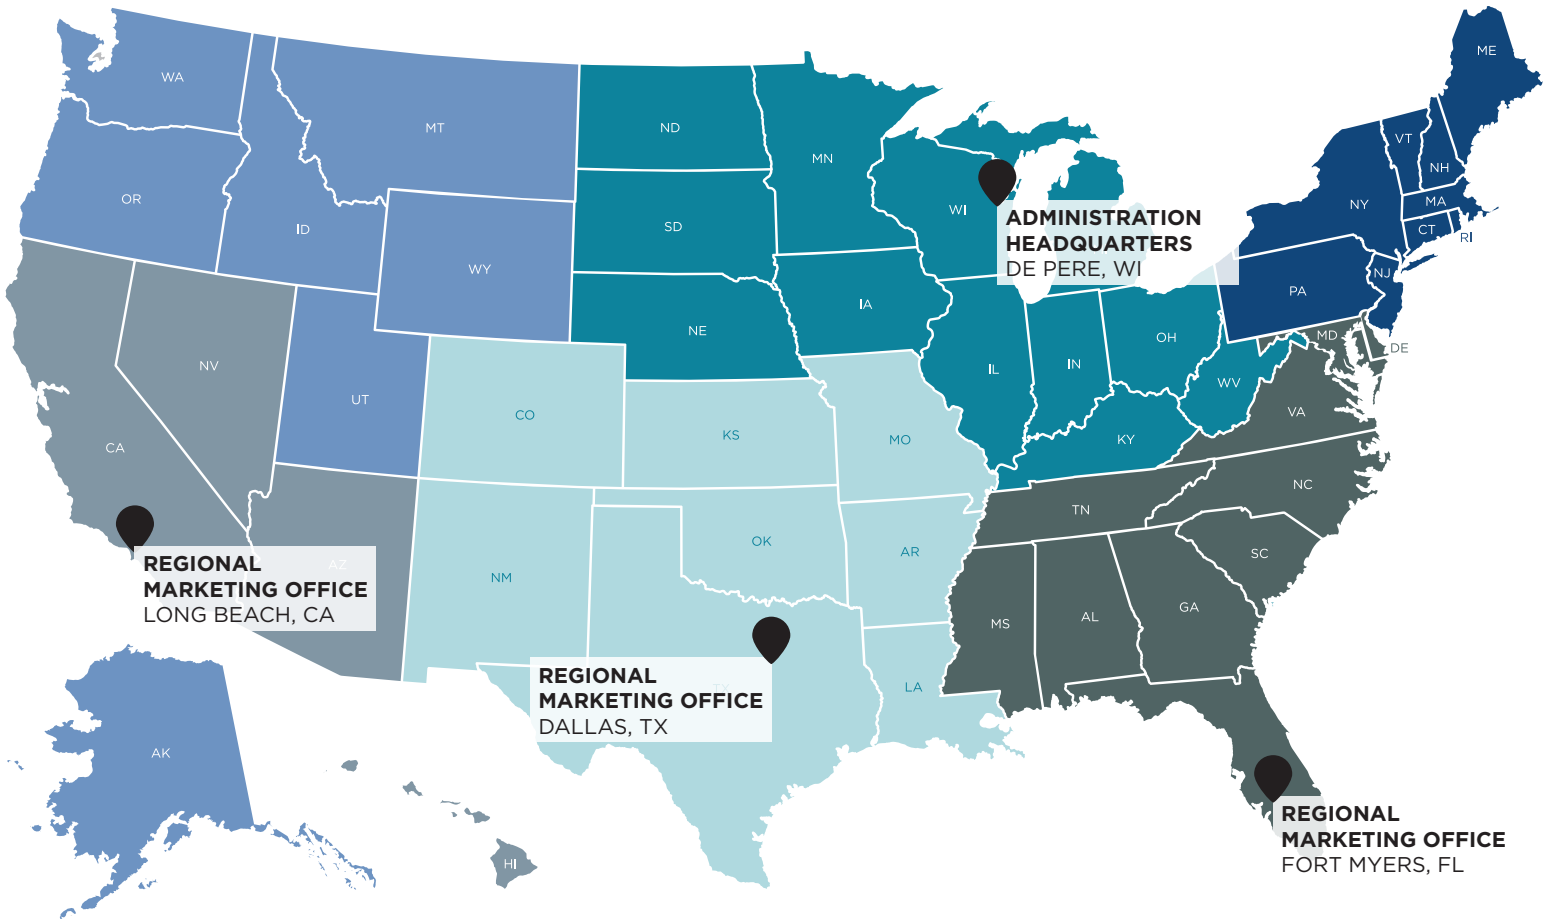

JSA Business Development Map

Contact Us

TOLL-FREE 800.203.0433

NEW BUSINESS FAX 1.877.545.2070

JANETTE PETERKA

Vice President of Sales, Western Region
O 562.676.4616 M 562.233.2679

TAYLOR BROUGH

O 562.676.4605 M 562.477.2926

NIKKI SUOS

O 562.676.4604 M 562.472.4233

SHON BOWLES

O 562.676.4612 M 562.743.7030

ALAN SCHROEDER

Vice President of Sales, Northwestern Region
O 562.676.4602 M 562.477.1303

ZACHARY COPELAND

O 562.676.4622 M 206.795.8377

JILL HOLLEY

Vice President of Sales, Southern Region
O 469.575.0809 M 214.215.3743

MATT FULKERSON

O 469.575.0811 M 817.723.6424

MICHAEL NORES

O 469.575.0813 M 817.939.6119

MICHELLE BURRIS

O 469.575.0810 M 817.341.9708

JOHN GALLAGHER

Vice President of Sales, Central Region
O 920.884.3223 M 920.461.0068

ADAM HANSON

O 920.884.3238 M 920.370.2391

HENRY MONAHAN

Vice President of Sales, Eastern Region
O 239.226.1838 M 863.558.3213

JACOB SWANSON

O 239.226.1841

JOSHUA SCHROEDER

Vice President of Sales, Northeastern Region
O 920.884.3208 M 920.883.9099