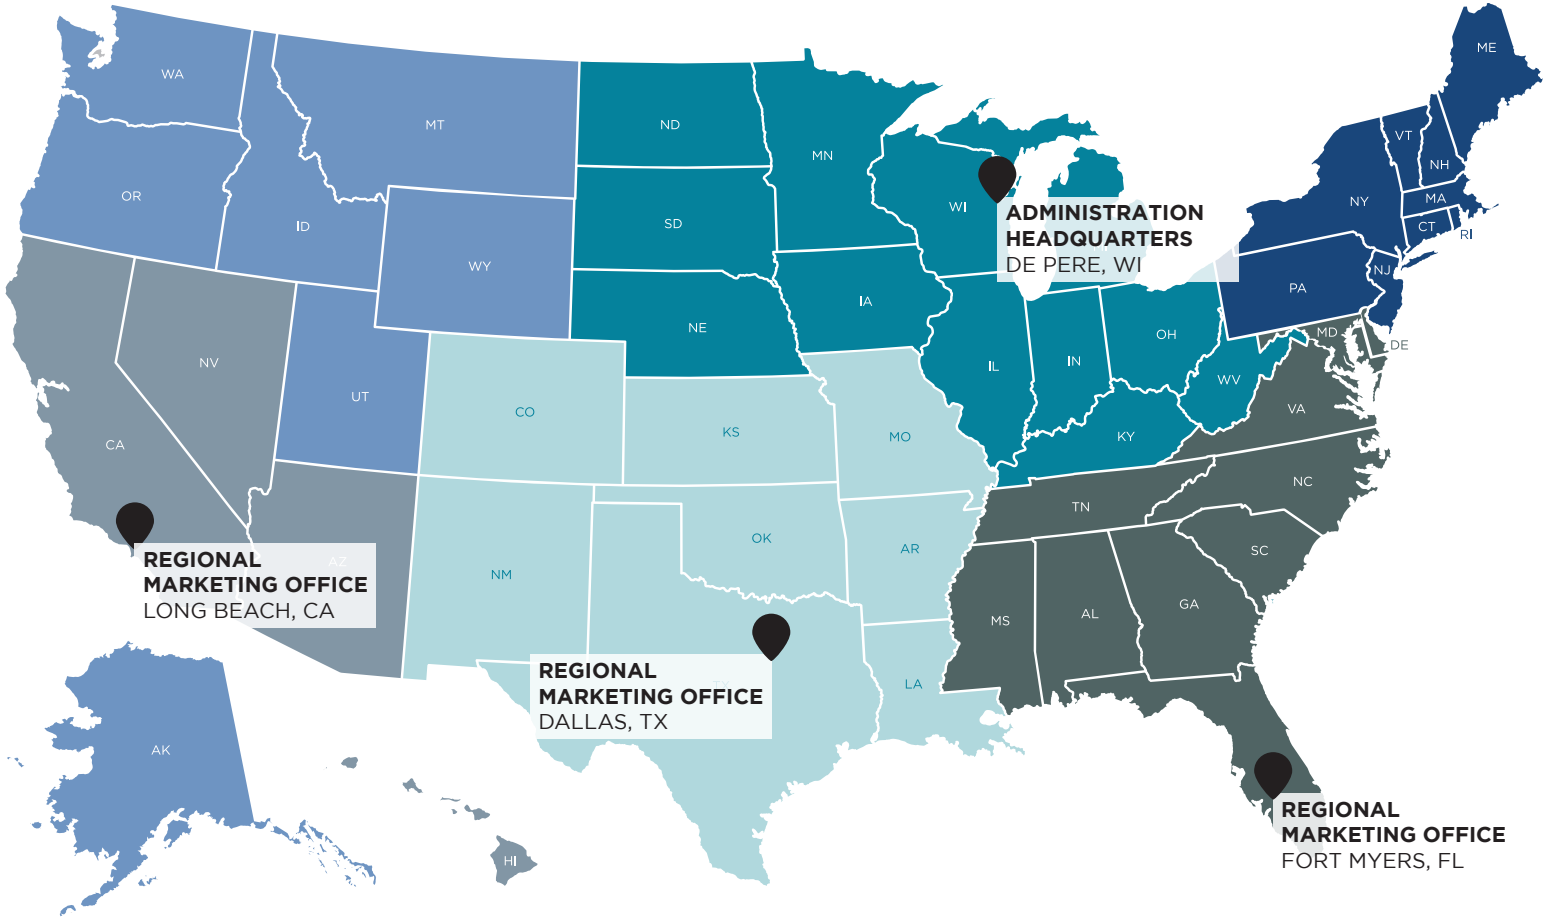

JSA Business Development Map

Contact Us

TOLL-FREE 800.203.0433
NEW BUSINESS FAX 1.877.545.2070

JANETTE PETERKA
Vice President of Sales, Western Region
O 562.676.4616 M 562.233.2679

TAYLOR BROUGH
O 562.676.4605 M 562.477.2926

ROSA M. PHILLIPS, MBA
O 562.676.4612 M 818.456.8418

JILL HOLLEY
Vice President of Sales, Southern Region
O 469.575.0809 M 214.215.3743

MICHAEL NORES
O 469.575.0813 M 817.939.6119

MICHELLE BURRIS
O 469.575.0810 M 817.341.9708

JOHN GALLAGHER
Vice President of Sales, Central Region
O 920.884.3223 M 920.461.0068

ADAM HANSON
O 920.884.3238 M 920.370.2391

ANDREA JOHNSON
O 920.884.3217 M 920.604.0220

ZACHARY COPELAND
Vice President of Sales, Northwestern Region
O 562.676.4622 M 206.795.8377

KRISTIN EPPERLY
O 562.676.4606 M 253.241.3603

JOSHUA SCHROEDER
Vice President of Sales, Northeastern Region
O 920.884.3208 M 920.883.9099

MATT FULKERSON
O 469.575.0811 M 817.723.6424

HENRY MONAHAN
Vice President of Sales, Eastern Region
O 239.226.1838 M 863.558.3213

JACOB SWANSON
O 239.226.1841

CATALINA GUARDIA
O 239.226.1844 M 718.663.9037

ZONTA TURNER
National Sr. VP of DSNP Market Sales, National
O 239.226.1872 M 615.509.0665

CAMRIE MACK
O 239.226.1873 M 630.561.6688

DEVIN STANLEY
O 239.226.1870 M 470-587-1582

KATHRYN WILSON
O 239.226.1871 M 904-316-0435